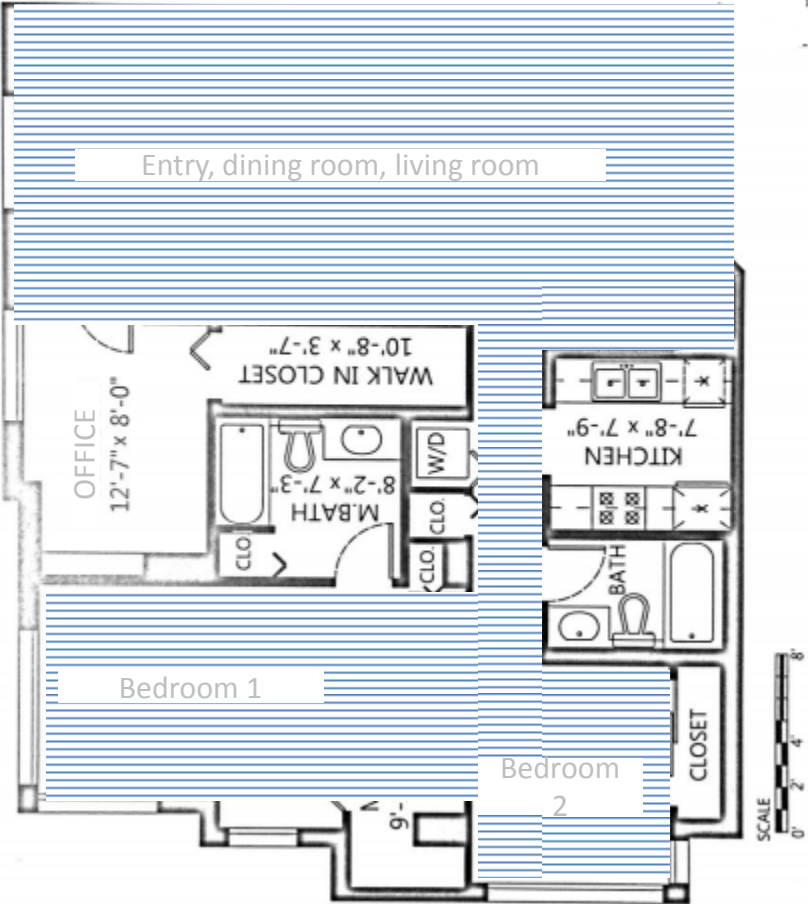

This is the overall layout of the condo. We will have tile in the bathrooms and kitchen, and we have existing hardwood in the office. Everything else is getting new hardwood

East Facing windows

Option A – run everything lengthwise – starting with the living/dining area

Option B – run everything the other way to have the hallway flow through better

Option C – change direction in the hallway