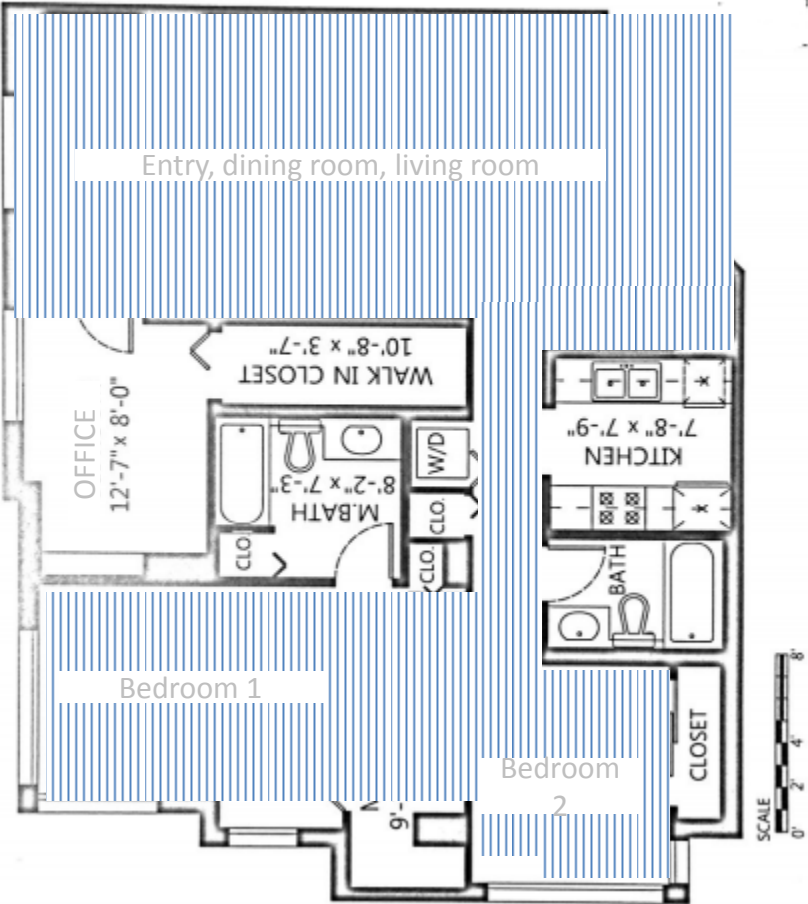

This is the overall layout of the condo. We will have tile in the bathrooms and kitchen, and we have existing hardwood in the office. Everything else is getting new hardwood

East Facing windows

Option A – run everything lengthwise – starting with the living/dining area

Option B – run everything the other way to have the hallway flow through better

Option C – change direction in the hallway