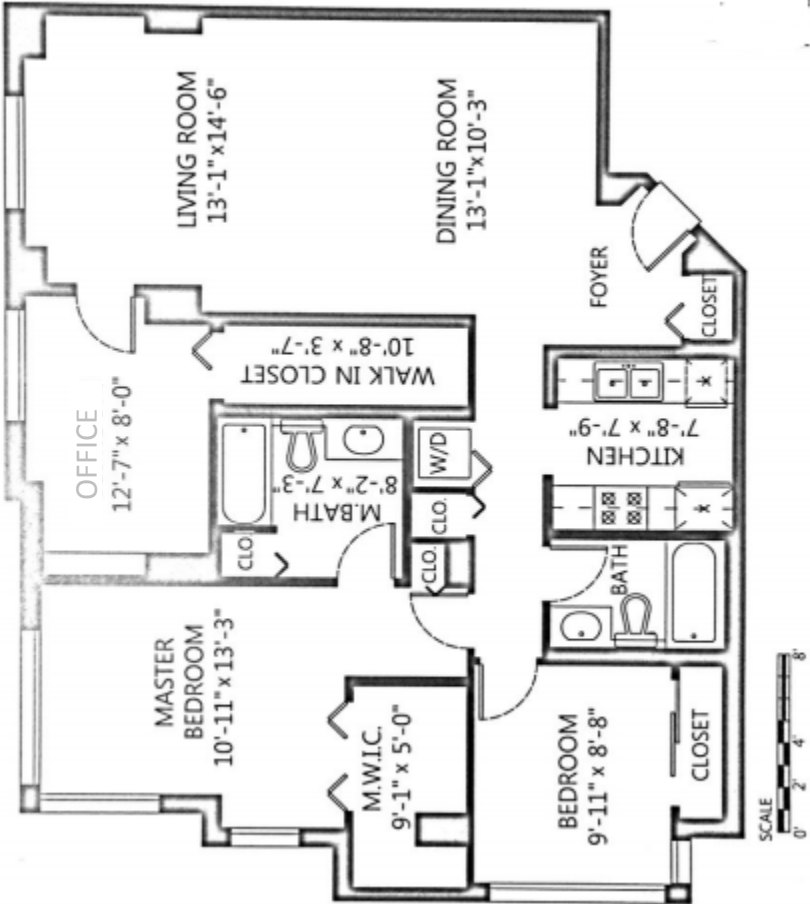

This is the overall layout of the condo. We will have tile in the bathrooms and kitchen, and we have existing hardwood in the office. Everything else is getting new hardwood

East Facing windows

Option A – run everything lengthwise – starting with the living/dining area

Option B – run everything the other way to have the hallway flow through better

Option C – change direction in the hallway